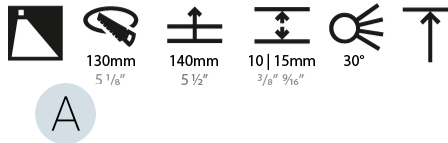

#### PHYSICAL

Shape: Round  
 Diameter (mm): 139  
 Diameter (in): 5 1/2  
 Height (mm): 126  
 Height (in): 4 15/16  
 Ceiling Thickness (mm): 10 / 12.5 / 15  
 Ceiling Thickness (in): 3/8 or 1/2 or 9/16  
 Min. Recessing Depth (mm): 140  
 Min. Recessing Depth (in): 5 1/2  
 Light Distribution: Adjustable / Asymmetric  
 Weight (kg): 0.816  
 Weight (lbs): 1.8  
 Fixture Finish: SSR / BKV / CWI / CRY / HAB / UFT / ITA / RUA / FTG / MYG / LOD / PUS / FRO / FUP / KIA / POP / BLS / SPG / MEY / GOH / GUM / CHC / COM / ABZ / JAG / OBR / MOS / ROR  
 Fixture Material: Aluminum Die Cast  
 Cut-out Measurements: 130mm / 5 1/8"

#### RATINGS AND CERTIFICATIONS

Certified By: Certified for North American Standards  
 IP rating: IP20

126mm 4 15/16"

Ø 125mm 4 15/16"

Ø 139mm 5 1/2"